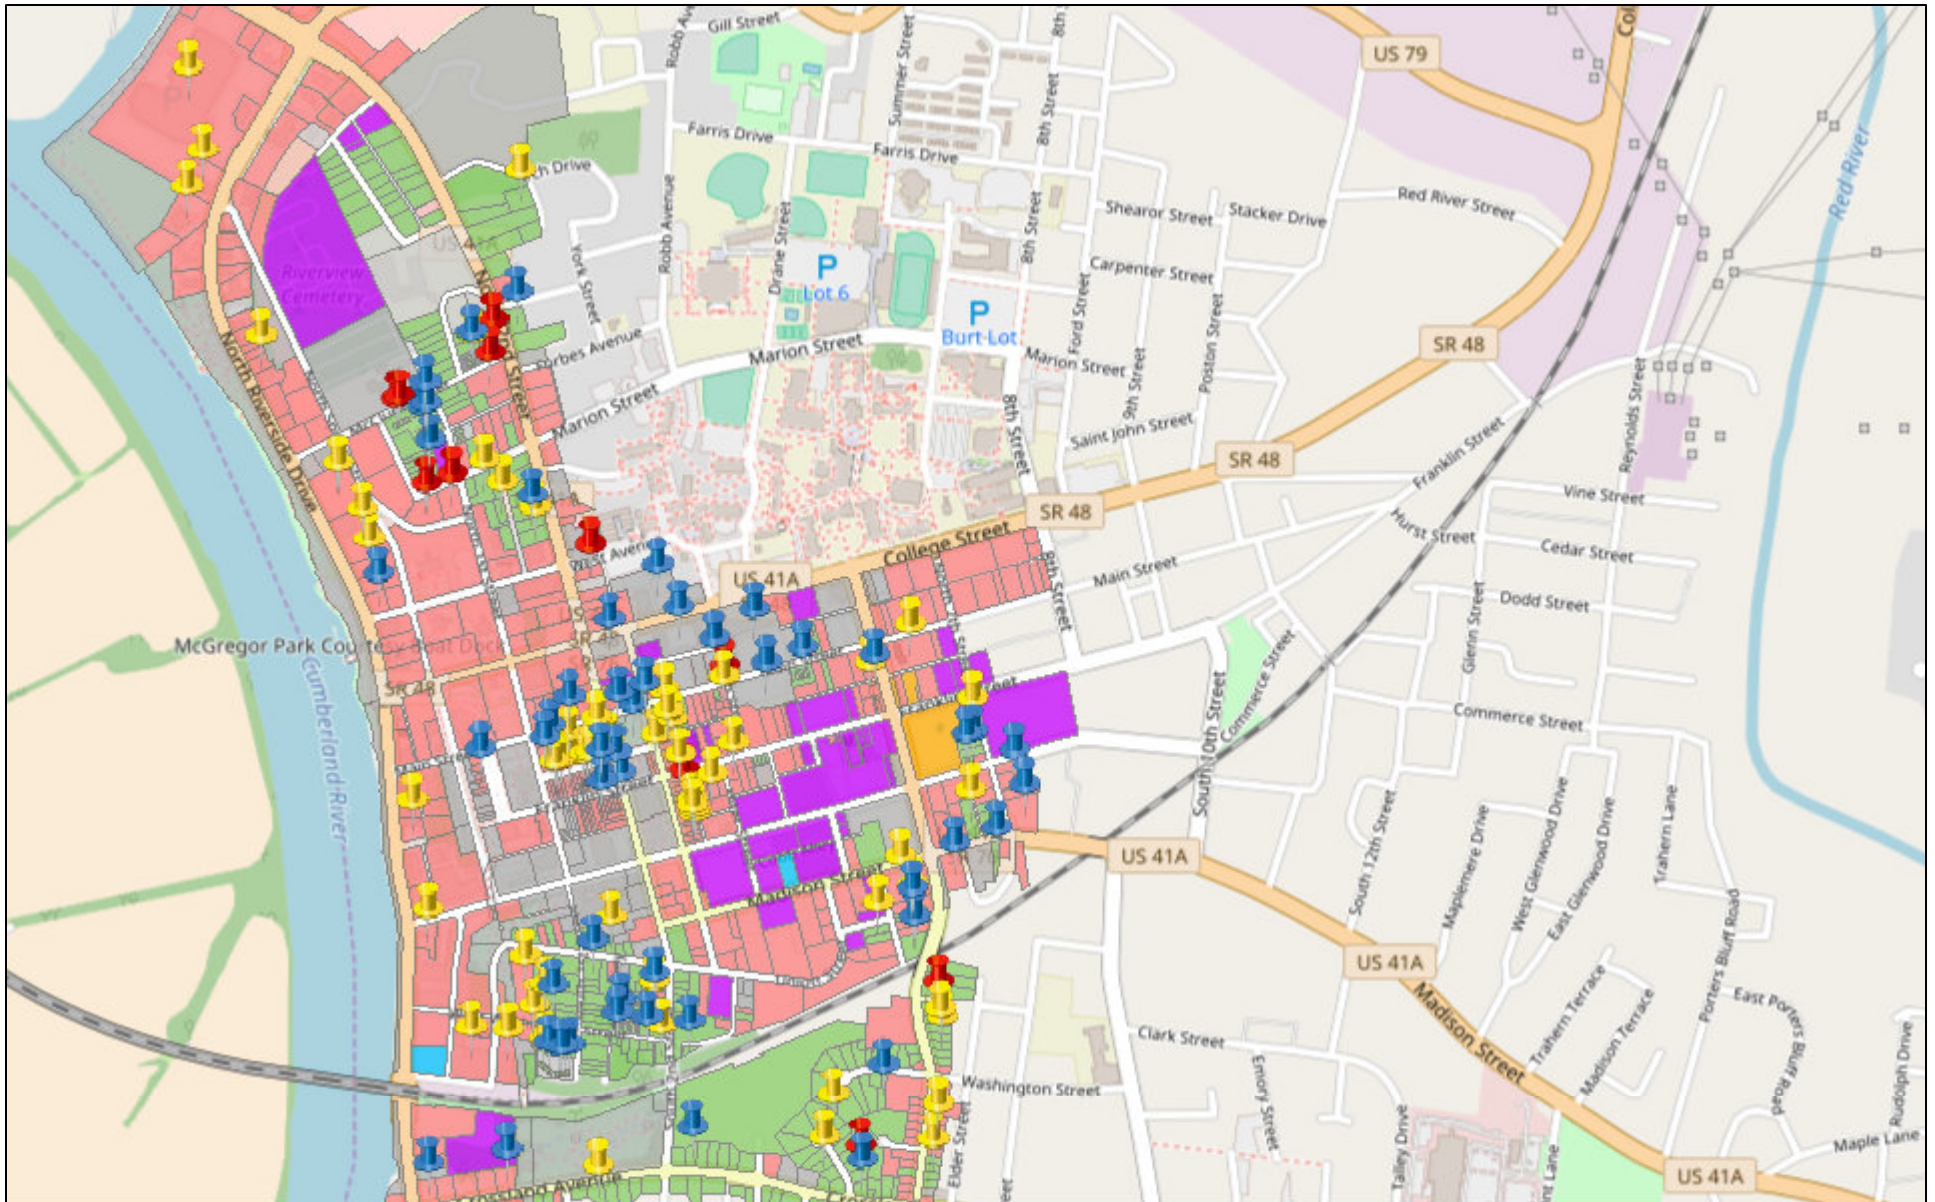

# Montgomery County TN Web Map

May 15, 2018

-  2016 Transfers
-  2017 Transfers
-  2018 Transfers

1:18,056

Map data © OpenStreetMap contributors, CC-BY-SA  
Montgomery County Assessor of Property