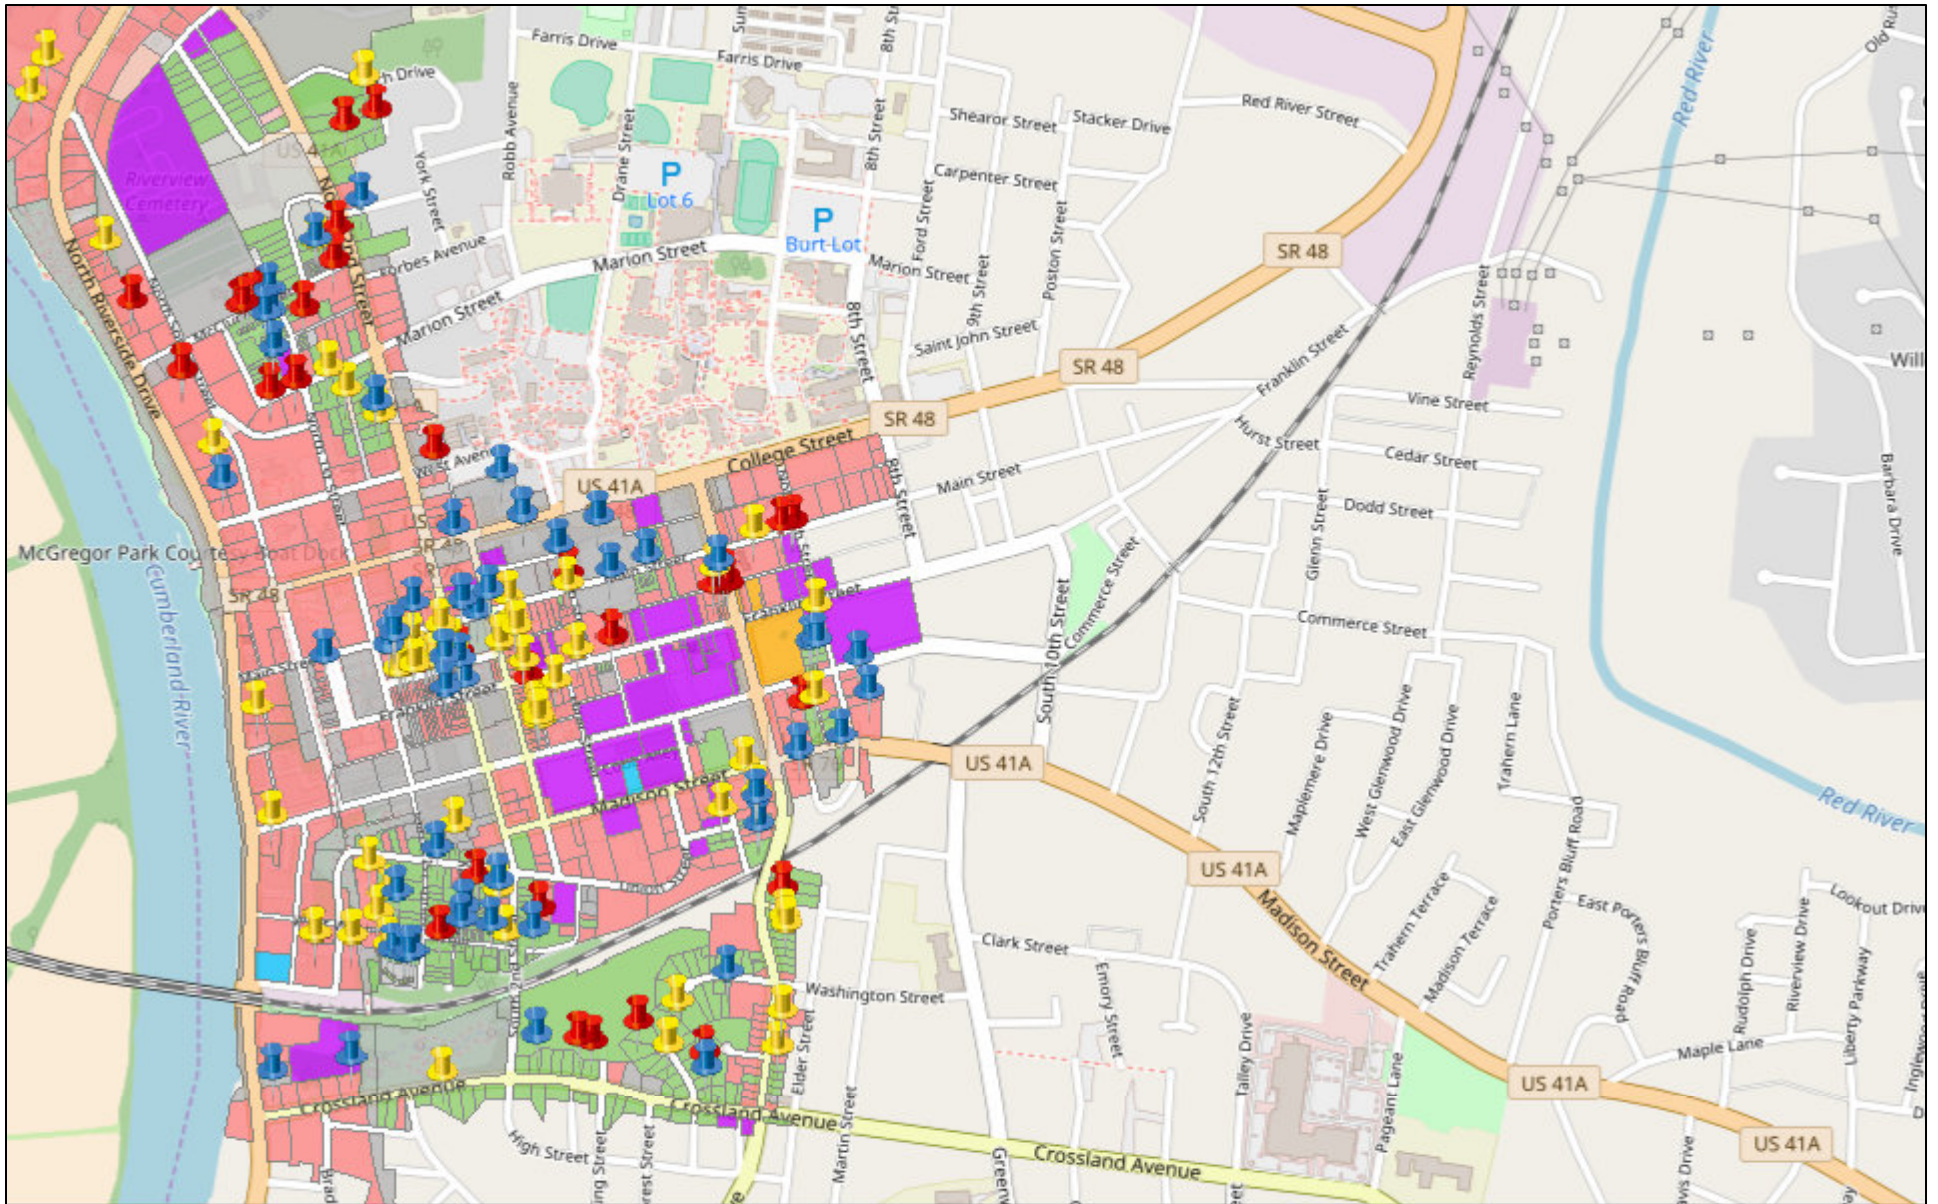

Montgomery County TN Web Map

August 2, 2018

-  2016 Transfers
-  2017 Transfers
-  2018 Transfers

1:18,056

Map data © OpenStreetMap contributors, CC-BY-SA
Montgomery County Assessor of Property