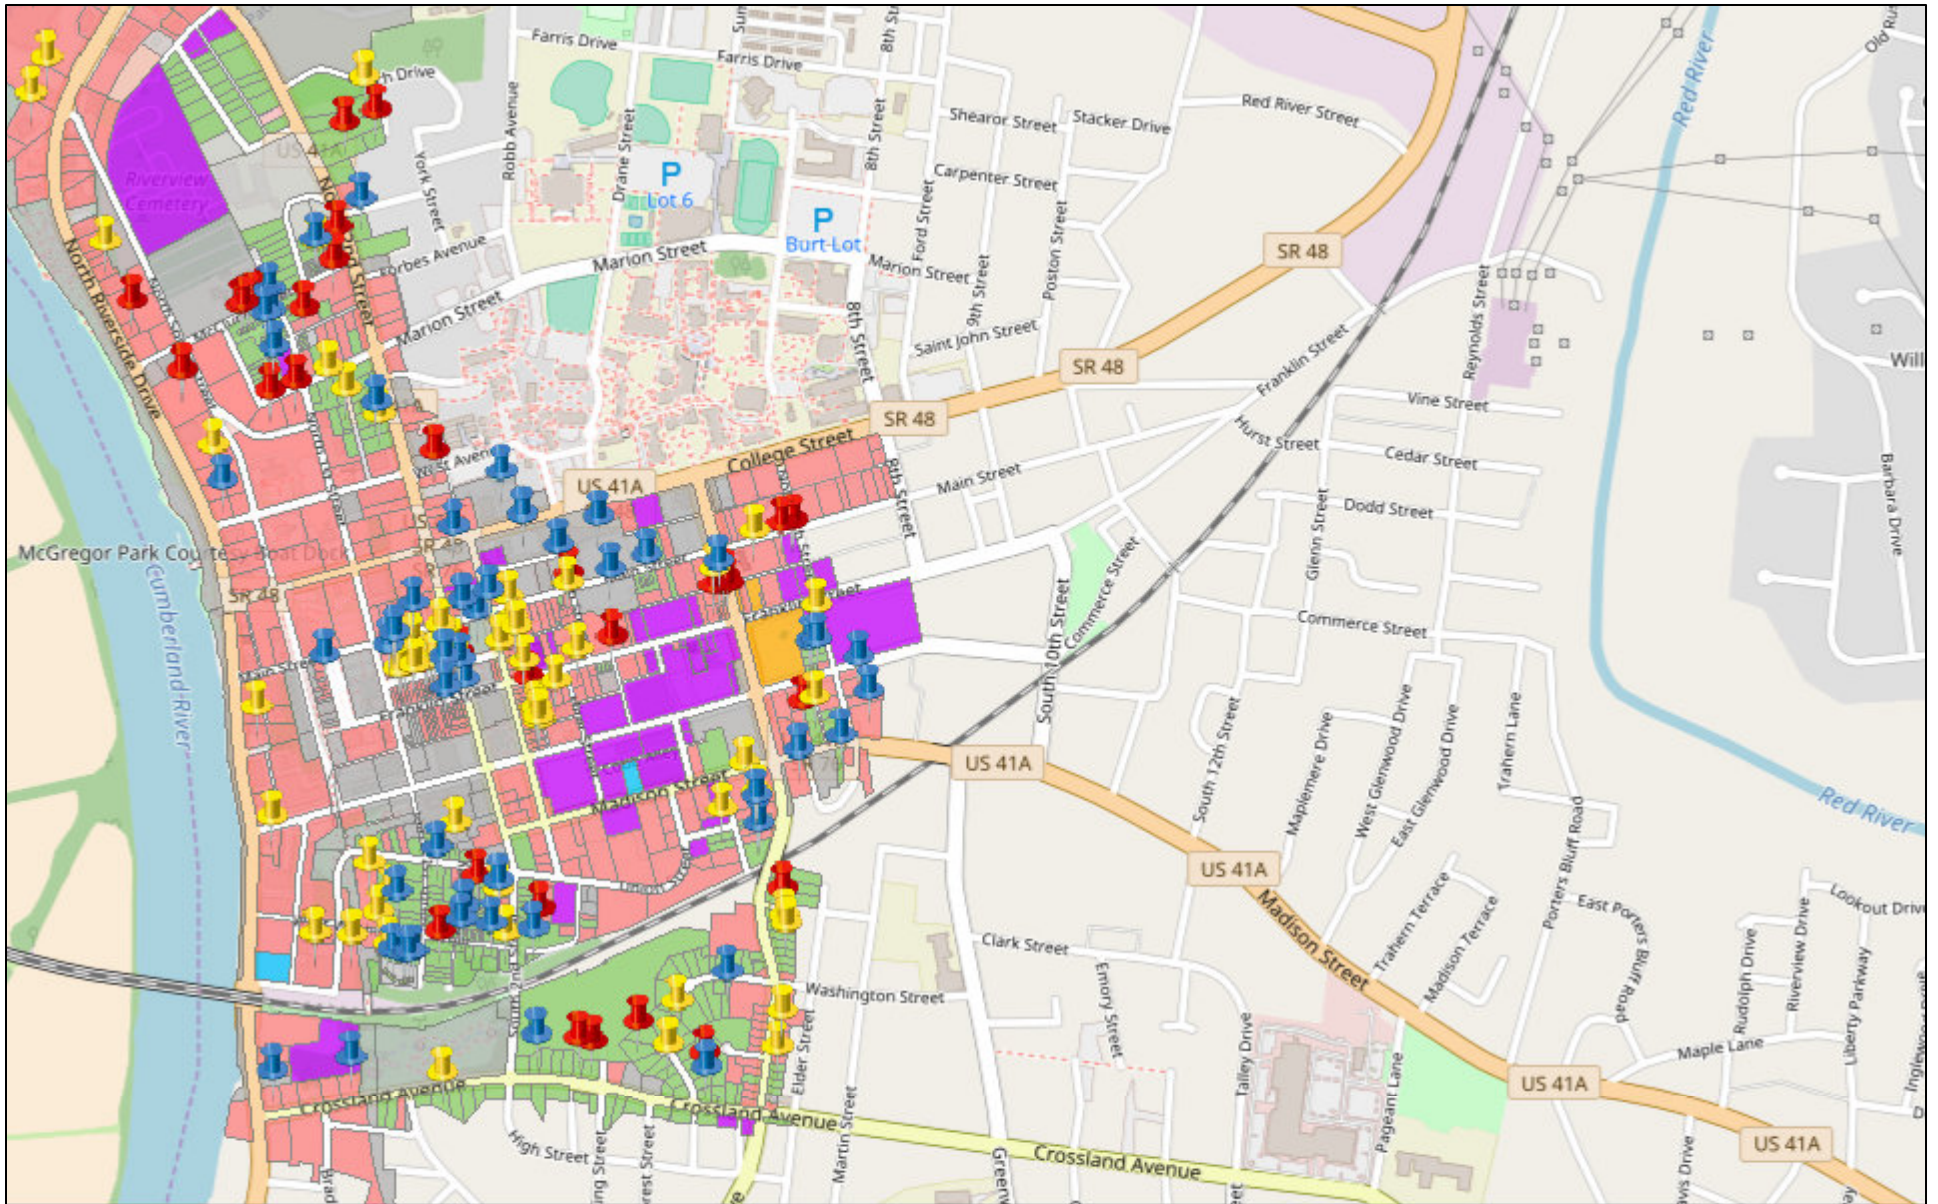

# Montgomery County TN Web Map

August 2, 2018

-  2016 Transfers
-  2017 Transfers
-  2018 Transfers

1:18,056

Map data © OpenStreetMap contributors, CC-BY-SA  
Montgomery County Assessor of Property