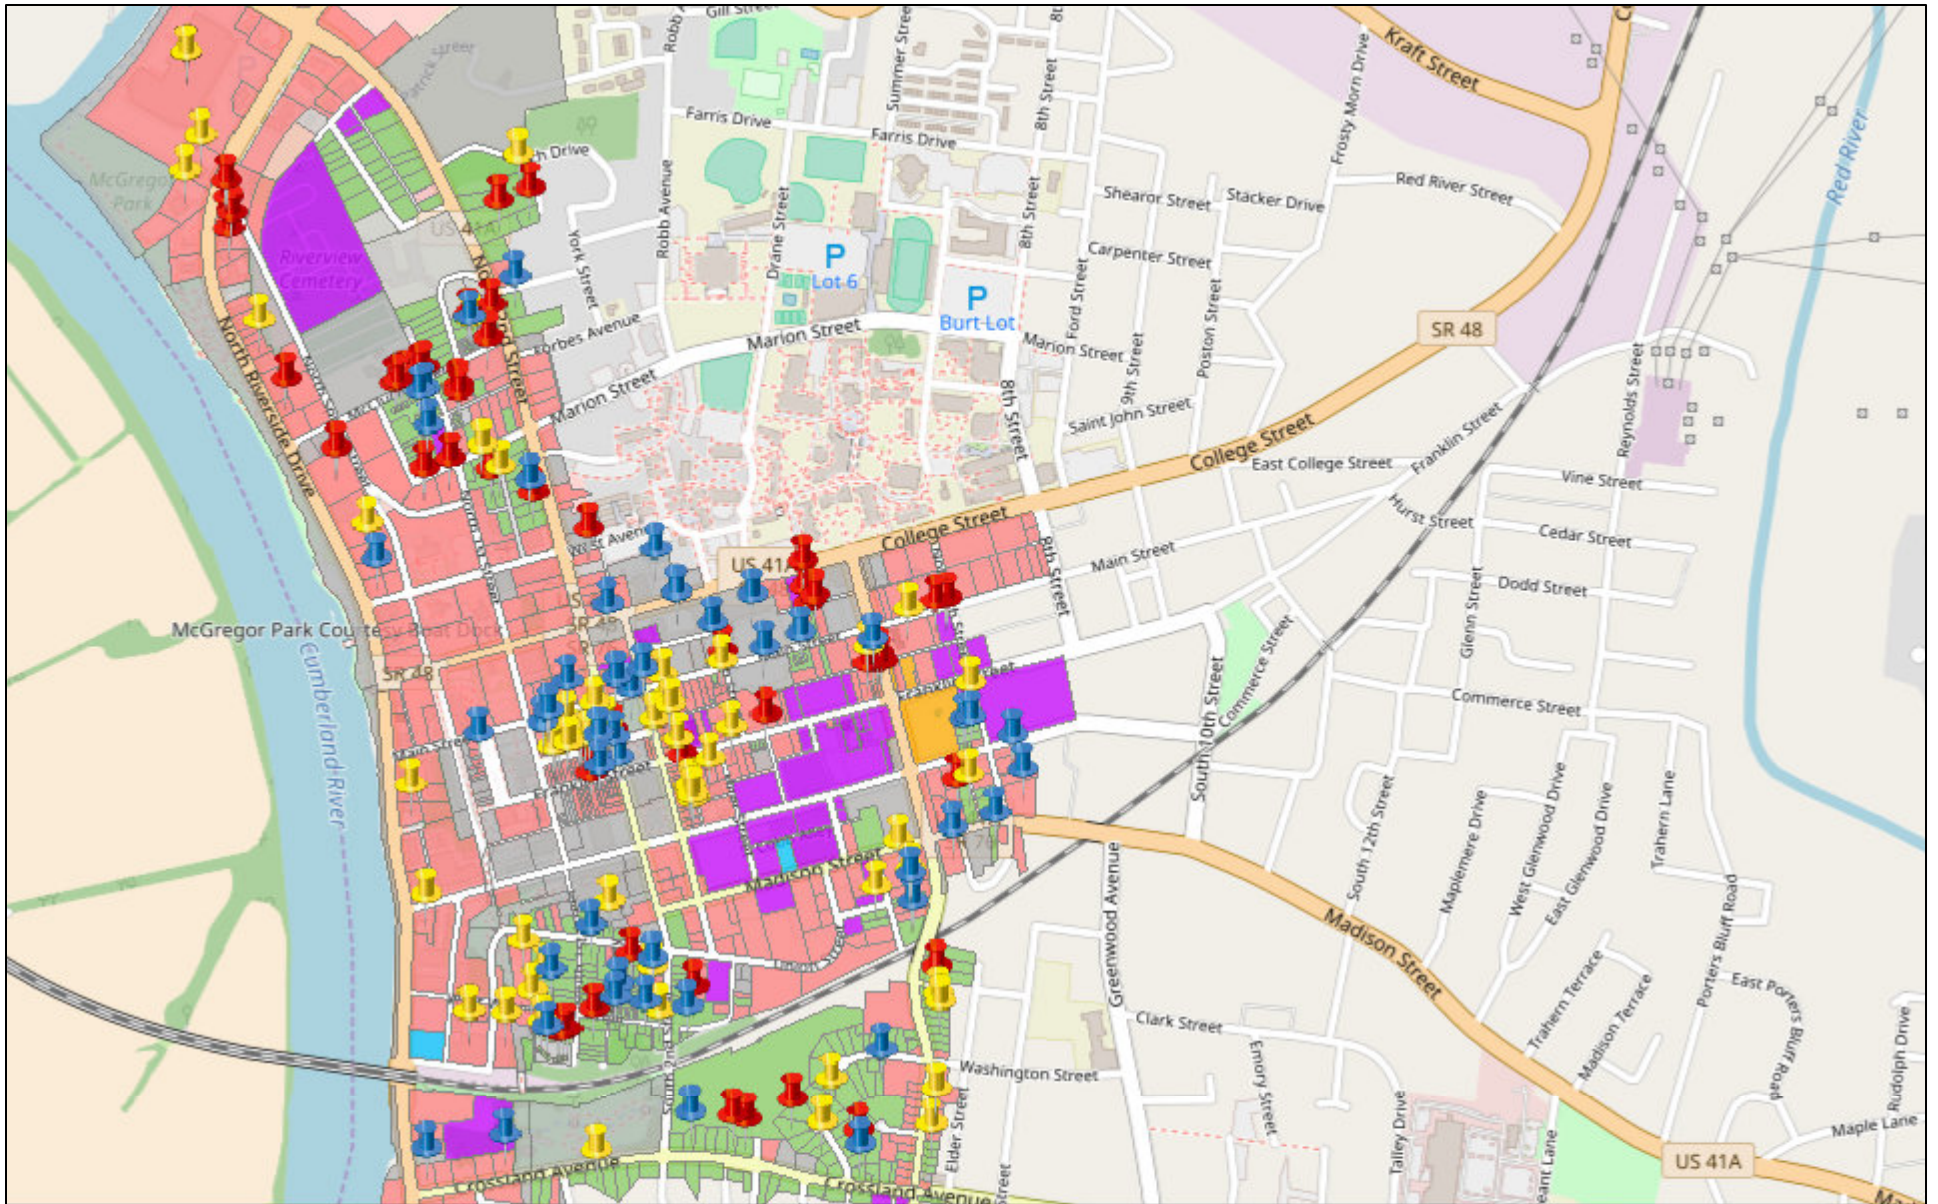

Montgomery County TN Web Map

September 10, 2018

-  2016 Transfers
-  2017 Transfers
-  2018 Transfers

1:18,056

Map data © OpenStreetMap contributors, CC-BY-SA
Montgomery County Assessor of Property