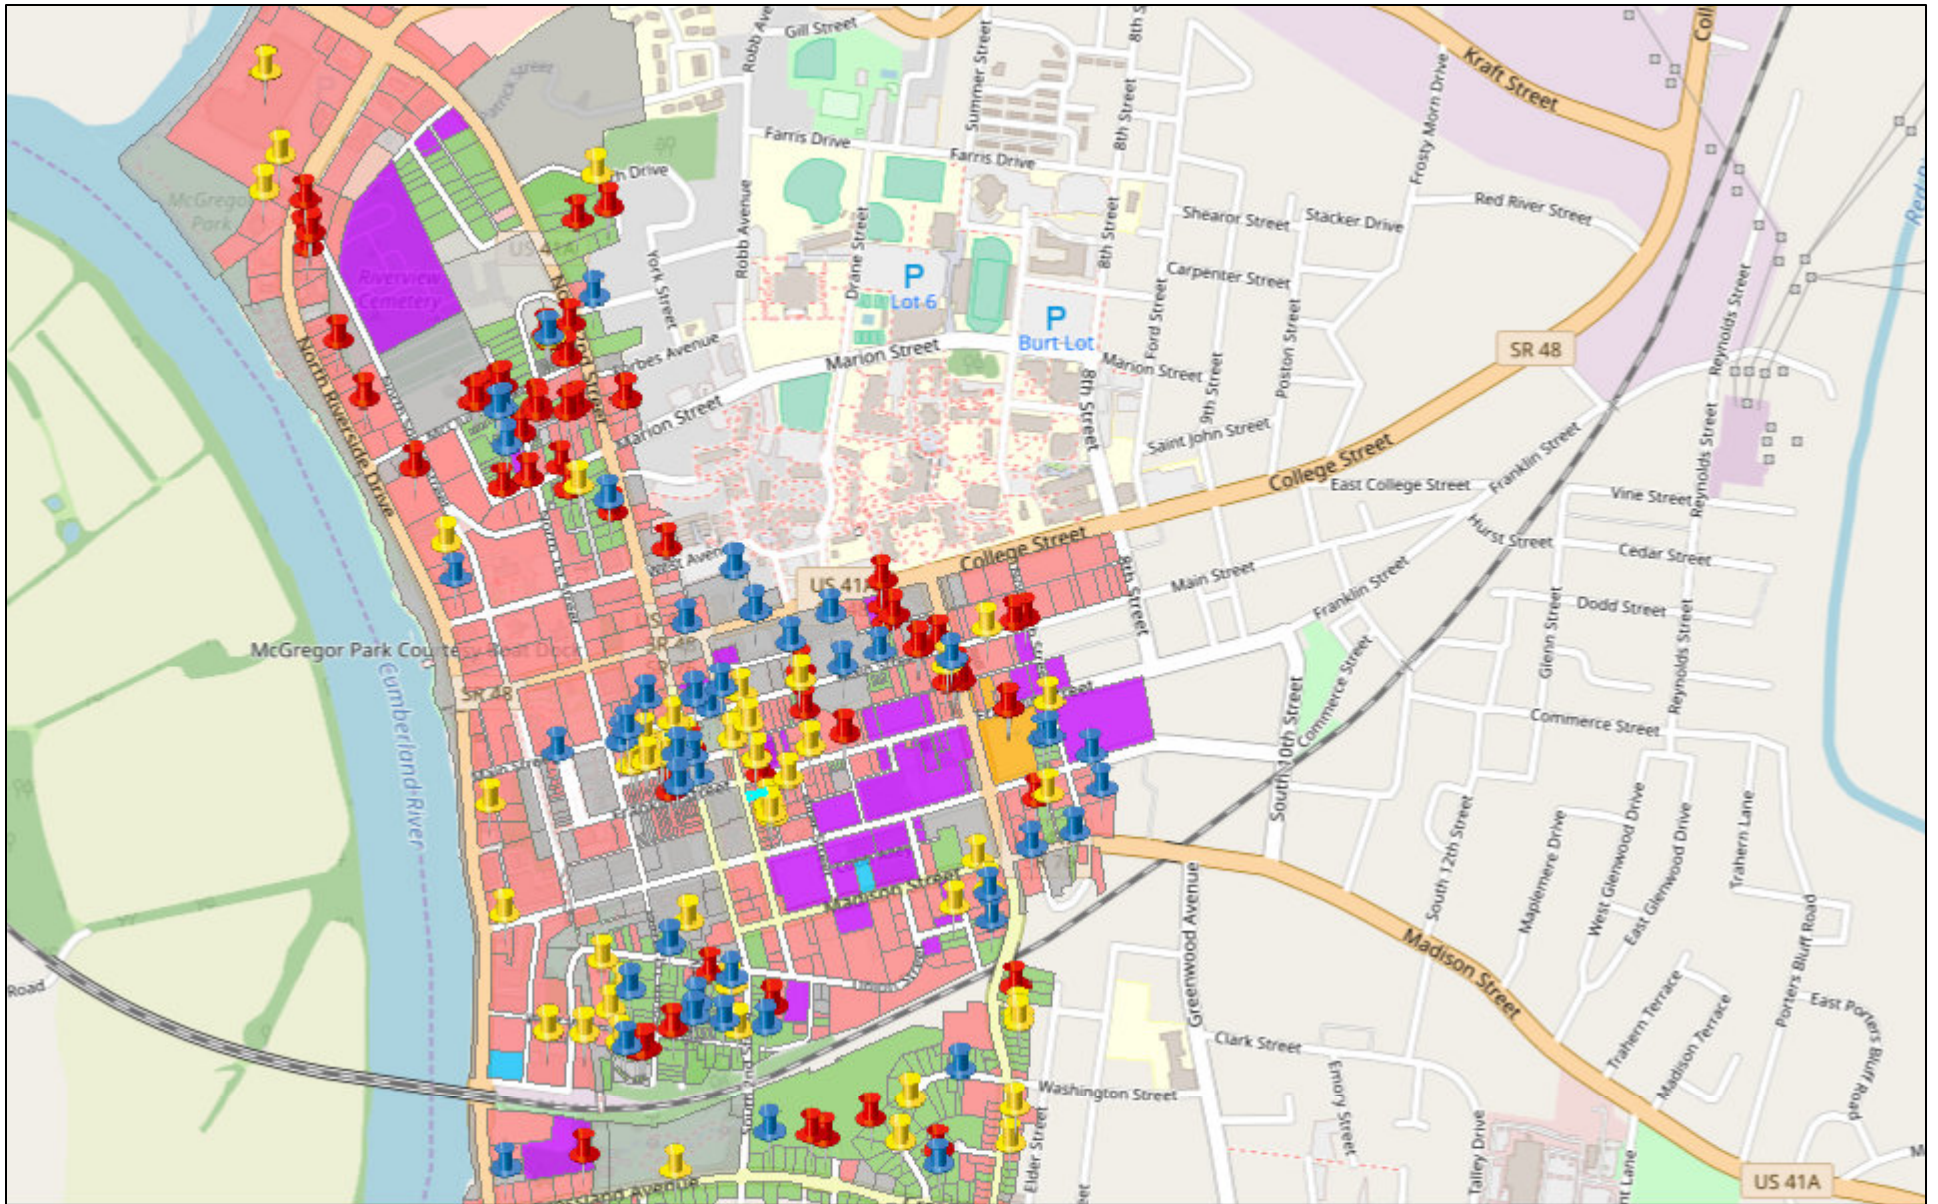

Montgomery County TN Web Map

November 28, 2018

- 📌 2016 Transfers
- 📌 2017 Transfers
- 📌 2018 Transfers

Map data © OpenStreetMap contributors, CC-BY-SA
 Montgomery County Assessor of Property